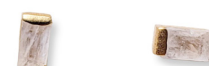

KATNBE1403AQF.B

EARRINGS SQUARE WITH STONE GOLD 15T
BLACK ONYX

KATNBE1403AQF.G

EARRINGS SQUARE WITH STONE GOLD 15T
GREEN AVENTURINE

KATNBE1403AQF.R

EARRINGS SQUARE WITH STONE GOLD 15T
LAVENDER JADE

KATNBE1403AQF.T